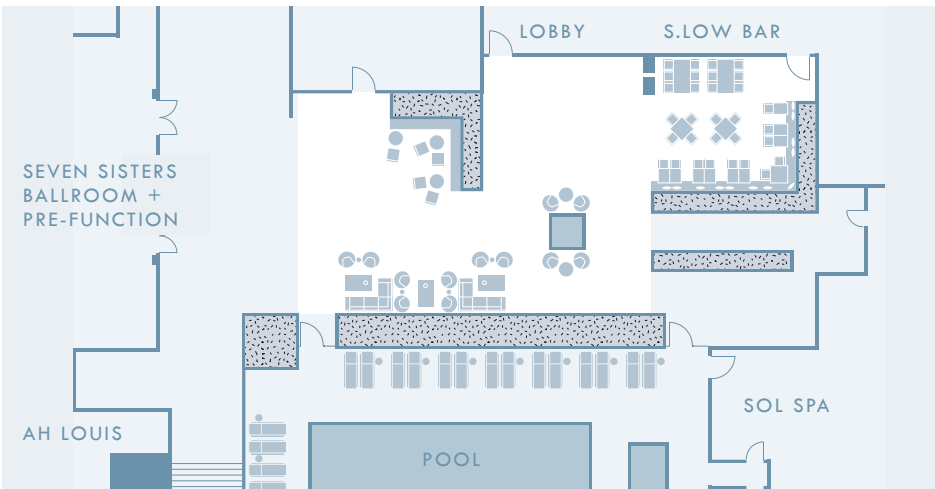

MAX CAPACITY

200

LYDIA BATES

SALES AND MARKETING DIRECTOR

LBATES@HOTEL-SLO.COM

805 234 9391

HOTEL SAN LUIS OBISPO

877 PALM STREET

SAN LUIS OBISPO, CA 93401

HOTEL-SLO.COM